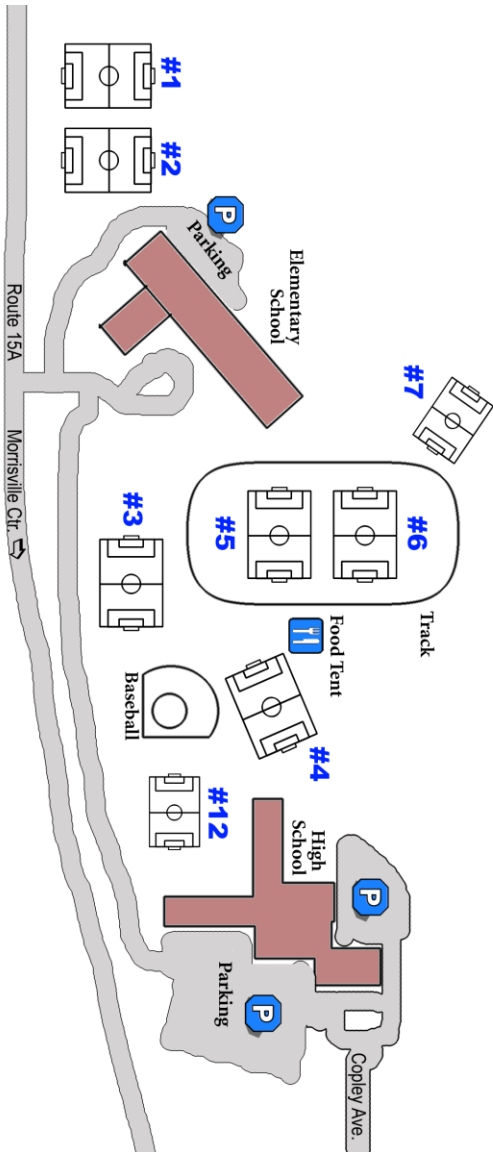

FACILITY & FIELD MAP

Morrisville Fall 2018 Tournament Schedule

5/6 Boys & Girls

(see map for field locations)

3rd/4th Grade Boys & Girls

(see map for field locations)

5/6 Boys & Girls						3/4 Boys & Girls							
Elementary School		Concession	Track	Track		JV	JV	Mason	Upper	Upper	Upper	Upper	
Field #1	Field #2	Field #4	Field #5	Field #6		Field#3A	Field#3B	Field#7	Field#8	Field#9	Field#10	Field#11	
9:00 J vs P	K vs Q	vs	L vs R	N vs O		9:00 M vs U	N vs V	O vs W	P vs X	Q vs Y	vs	S vs T	
9:30 A vs B	C vs D	E vs F	L vs M	G vs H		9:30 A vs I	B vs J	C vs K	D vs L	Q vs R	G vs H	E vs Z	
10:00 J vs Q	K vs R	vs	M vs O	N vs P		10:00 M vs V	N vs W	O vs X	P vs Y	R vs T	S vs U	E vs F	
10:30 A vs C	B vs D	vs	E vs G	F vs H		10:30 A vs J	B vs K	C vs L	D vs Z	G vs I	vs	F vs H	
11:00 L vs O	M vs P	vs	J vs R	N vs Q		11:00 Q vs T	R vs U	S vs V	M vs W	N vs X	vs	O vs Y	
11:30 E vs H	F vs G	A vs D	J vs K	C vs B		11:30 C vs Z	E vs H	F vs I	G vs J	A vs K	B vs L	O vs P	
12:00 M vs Q	N vs R	vs	K vs O	L vs P		12:00 C vs D	S vs W	R vs V	M vs X	N vs Y	Q vs U	P vs T	
12:30 C vs G	D vs H	vs	A vs E	B vs F		12:30 D vs H	E vs I	F vs J	G vs K	A vs L	vs	B vs Z	
5th/6th Girls				5th/6th Boys		3rd/4th Girls			3rd/4th Boys				
A	Stowe		J	FFSC City		A	Morrisville (Paula)		M	Morrisville (Matt)			
B	Fletcher/Fairfax SC United		K	Morrisville (Mark)		B	FFSC City		N	Stowe United			
C	Johnson		L	Stowe		C	Cambridge(Jackie)		O	Cambridge(Stephanie)			
D	Cambridge (Jamie)		M	Bishop Marshall		D	Stowe Revolution		P	FFSC Real			
E	Cambridge (Steve)		N	Eden		E	Hyde Park Red		Q	Hyde Park			
F	Morrisville		O	FFSC United		F	Stowe Raiders		R	FFSC City			
G	Fletcher/Fairfax SC City		P	Morrisville (Bill)		G	Johnson		S	Johnson			
H	Hyde Park		Q	Johnson		H	Morrisville (Frankie)		T	Morrisville (David)			
			R	Cambridge		I	FFSC United		U	Stowe Raiders			
						J	Cambridge(Kim)		V	Cambridge (Paul)			
						K	Stowe United		W	FFSC United			
						L	Hyde Park White		X	Westford			
						Z	Westford		Y	Bishop Marshall			